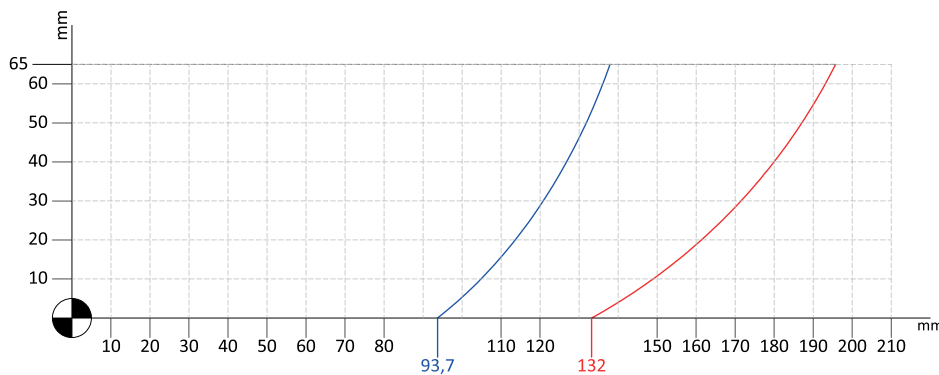

Astra

Portable Miter Saw
Ø305 mm / 12"

atech®

- Zero surface avoiding insertion of sawdust
- Cutting at standard angles and any intermediate angles
- Made by special aluminium (sigma) profile support miter system
- User friendly clamp. Can be tilted to any direction, tightened with one move

Standard

- 1 pc. mechanic clamp
- 1 unit support

Optional

- Saw blade
- Additional profile on desired length
- Clamp set
- 3-Phase motor

Astra Ø305 mm

Astra								
ALU	PVC	WD	0,8kW, 230 V 50-60 Hz	1,2kW 400 V	D= 305 mm d= 30/32mm	3000 r.p.m.	62x49x41 cm	28