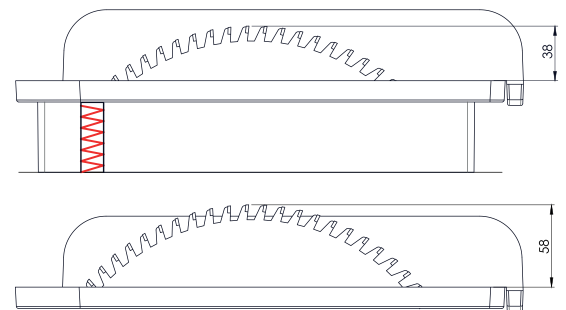

Astra

Portable Miter Saw
Ø305 mm / 12"

atech®

- Zero surface avoiding insertion of sawdust
- Cutting at standard angles and any intermediate angles
- Made by special aluminium (sigma) profile support miter system
- User friendly clamp. Can be tilted to any direction, tightened with one move

Standard

- 1 pc. mechanic clamp
- 1 unit support

Optional

- Saw blade
- Additional profile on desired length
- Clamp set
- 3-Phase motor

Astra Ø305 mm

Astra								
ALU	PVC	WD	0,8kW, 230 V 50-60 Hz	1,2kW 400 V	D= 305 mm d= 30/32mm	3000 r.p.m.	62x49x41 cm	28